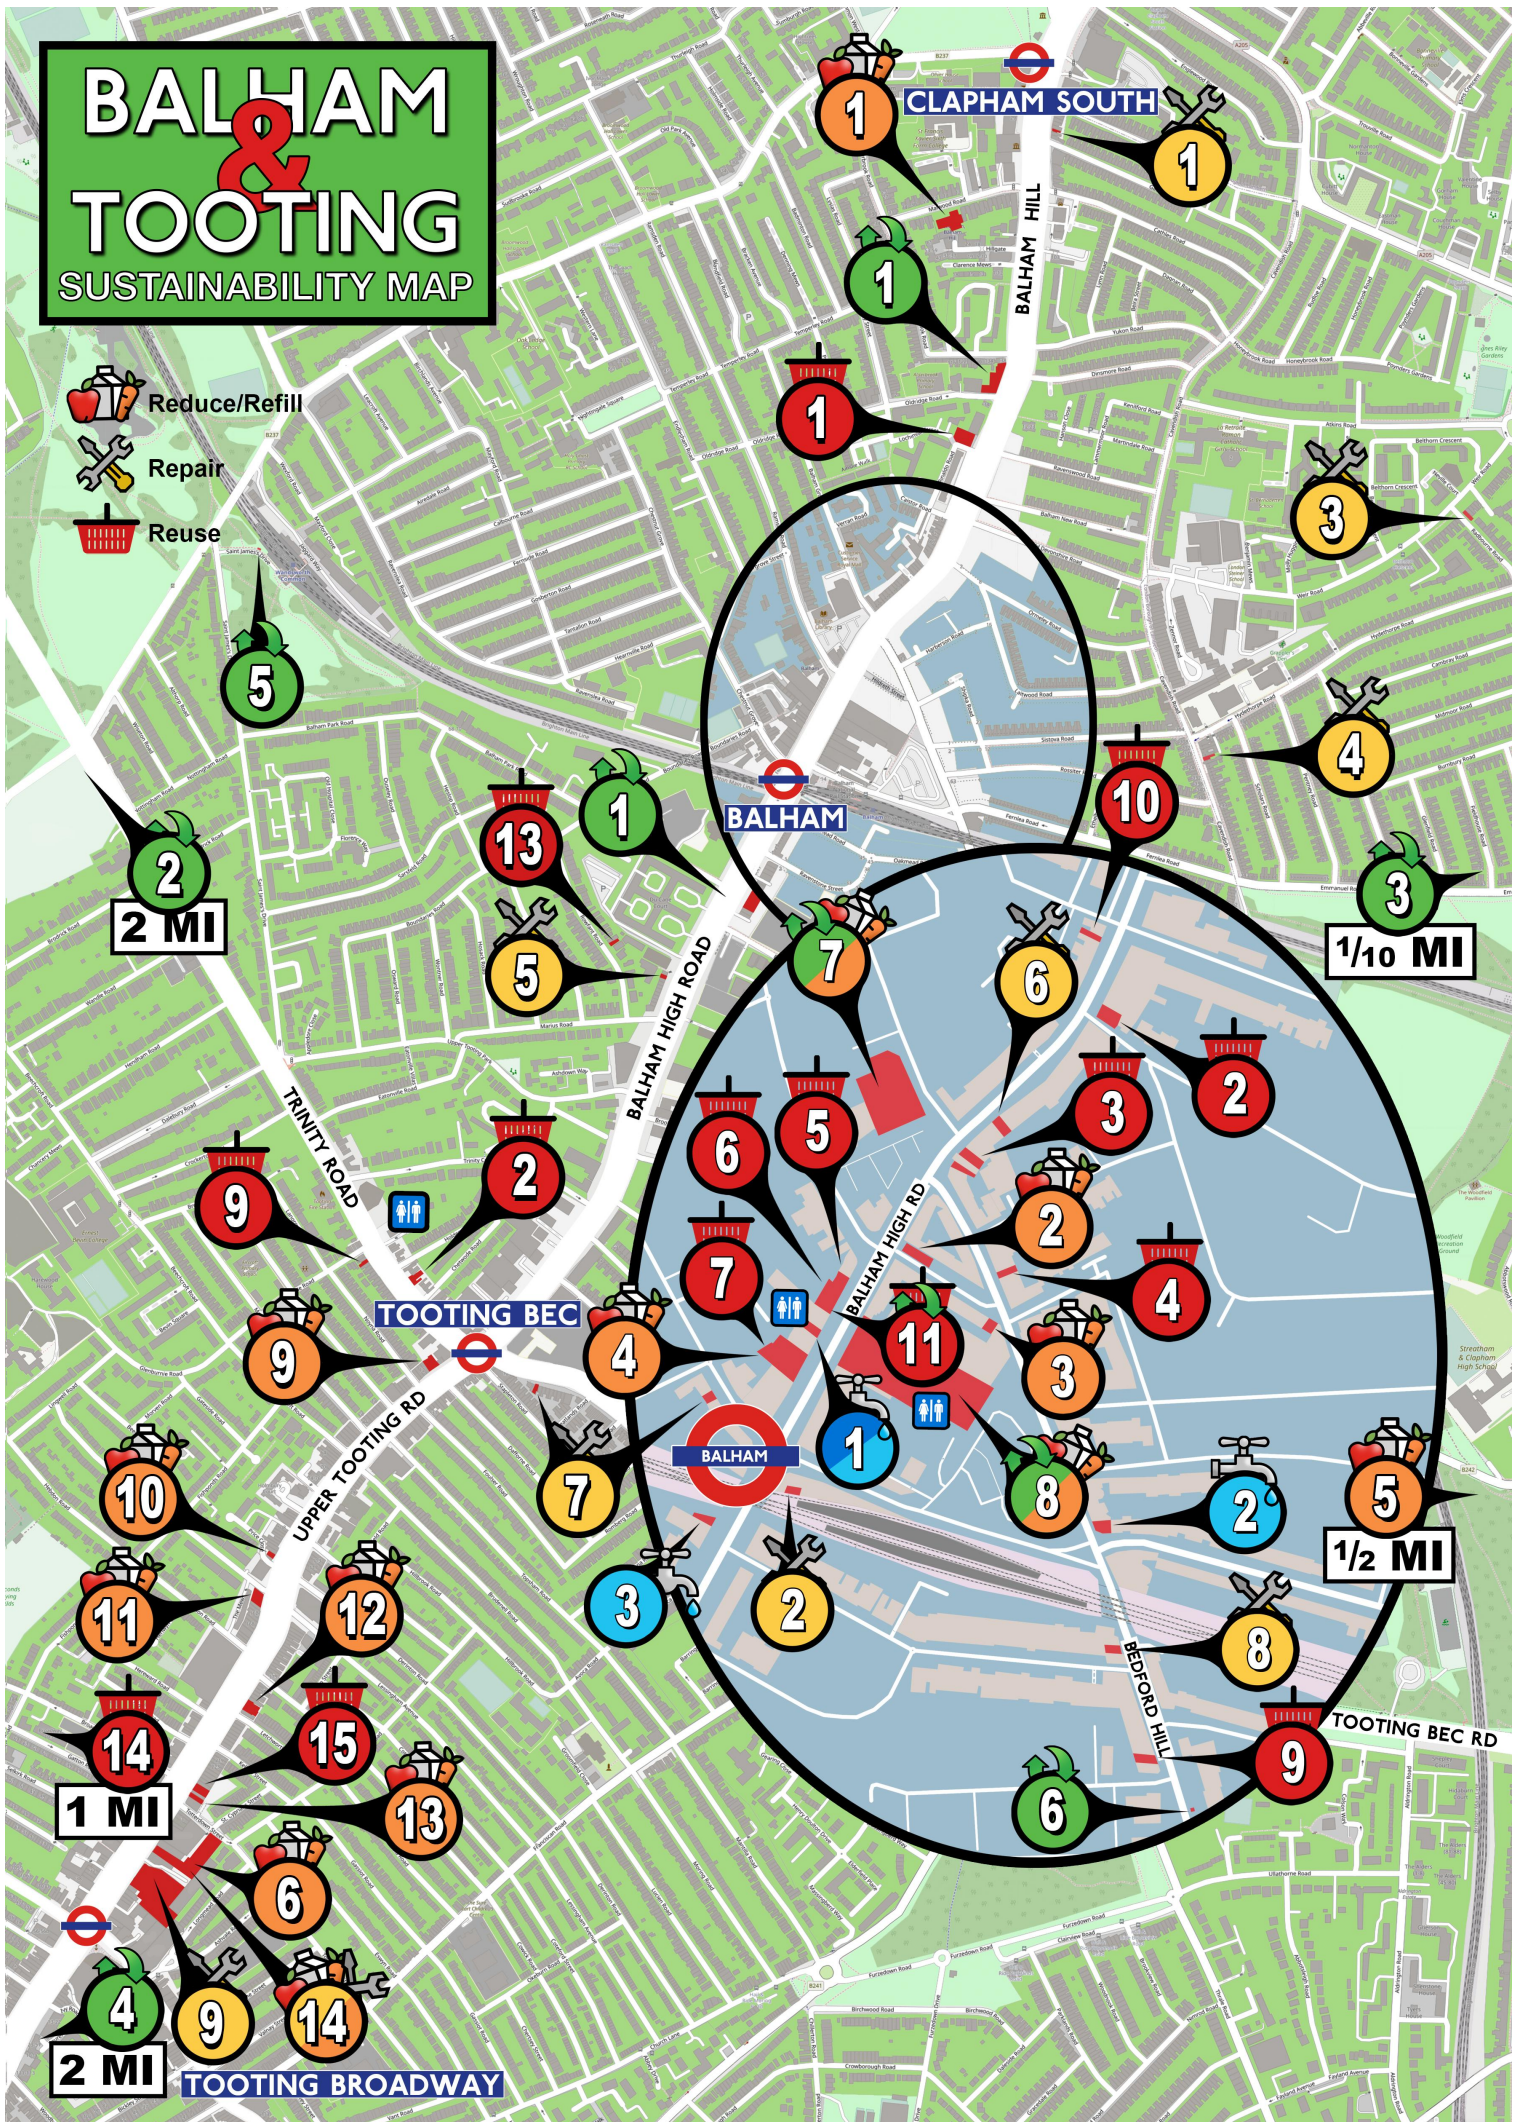

BALHAM & TOOTING SUSTAINABILITY MAP

-  Reduce/Refill
-  Repair
-  Reuse

BALHAM AND TOOTING SUSTAINABILITY MAP

Reduce, Refill, Reuse, Repair,
Recycle and Relief

We are all looking to reduce, refill, reuse, repair and recycle - here is a local map to help you on your way. This is one small step on the journey to cleaner and greener living. Don't forget that 'refuse' should always be your first response! Know how to say no to whatever is non-essential.